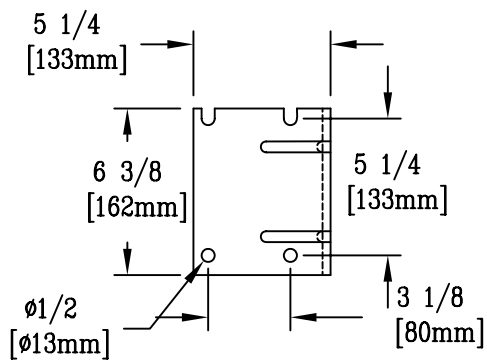

FURNISHED WITH 3 FT.
CONNECTOR HOSE: 3/8" NPT
MALE x GARDEN HOSE
SWIVEL FEMALE

MOUNTING BRACKET DETAIL

NOTES:
1. HOSE RATINGS ARE AS FOLLOWS:
PRESSURE: 300 PSI MAX.
TEMPERATURE: 40°-158°F

2. WHEN MOUNTED, INLET IS ON LEFT
HAND SIDE

MODEL NUMBER

DATE

SCALE

DRAWING SIZE

DRAWN

CHECKED

APPROVED

N