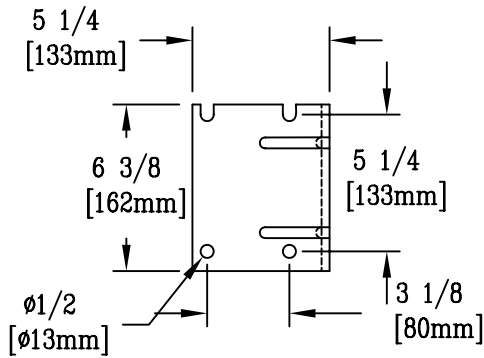

FURNISHED WITH 3 FT.  
CONNECTOR HOSE: 3/8" NPT  
MALE x GARDEN HOSE  
SWIVEL FEMALE

MOUNTING BRACKET DETAIL

NOTES:  
1 HOSE RATINGS ARE AS FOLLOWS:  
PRESSURE: 300 PSI MAX.  
TEMPERATURE: 40°-158°F

2. WHEN MOUNTED, INLET IS ON LEFT  
HAND SIDE

MODEL NUMBER	DATE	SCALE	DRAWING SIZE	DRAWN	CHECKED	APPROVED
--------------	------	-------	--------------	-------	---------	----------

N